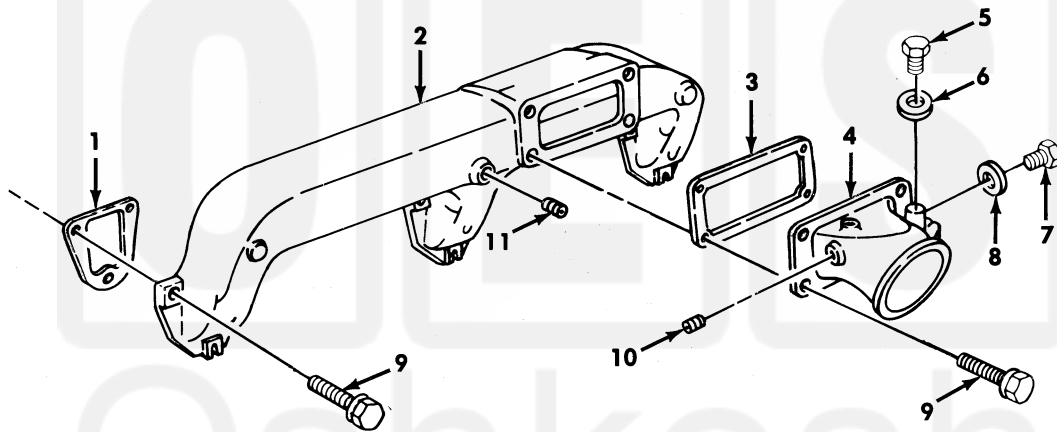

UNIT, DIRECT SUPPORT, AND GENERAL SUPPORT MAINTENANCE
REPAIR PARTS AND SPECIAL TOOLS LIST
TRUCK, 5-TON, 6X6, M809 SERIES TRUCKS (DIESEL)

Figure 25. Air Intake Manifold and Mounting Hardware.

(1) ITEM NO	(2) SMR CODE	(3) NSN	(4) CAGEC	(5) PART NUMBER	(6) DESCRIPTION AND USABLE ON CODE (UOC)	(7) QTY
GROUP 0108 MANIFOLDS						
FIG. 25 AIR INTAKE MANIFOLD AND MOUNTING HARDWARE						
1	PAFZZ	5330-01-086-3523	15434	3008591	GASKET PART OF KIT P/N 3804272.....	3
2	PAFZZ	2815-00-404-2921	15434	202890	MANIFOLD, INTAKE.....	1
3	PAFZZ	5330-01-131-2967	15434	3012972	GASKET PART OF KIT P/N 3804272.....	1
4	PAFZZ	2815-01-257-0853	15434	3044876	CONNECTION, AIR INTA.....	1
5	PAFZZ	5365-00-974-9851	15434	138608	PLUG, MACHINE THREAD.....	1
6	PAFZZ	5330-00-599-4517	15434	138609	GASKET.....	1
7	PAFZZ	5365-01-197-3179	15434	108392	PLUG, MACHINE THREAD.....	1
8	PAFZZ	5365-00-197-9327	15434	67946	SPACER, RING.....	1
9	PAFZZ	5305-01-072-8816	15434	3011715	SCREW.....	13
10	PAFZZ	4730-00-954-1281	15434	3008466	PLUG, PIPE.....	1
11	PAFZZ	4730-00-018-9566	81348	WW-P-471ACABCA	PLUG, PIPE.....	1

END OF FIGURE